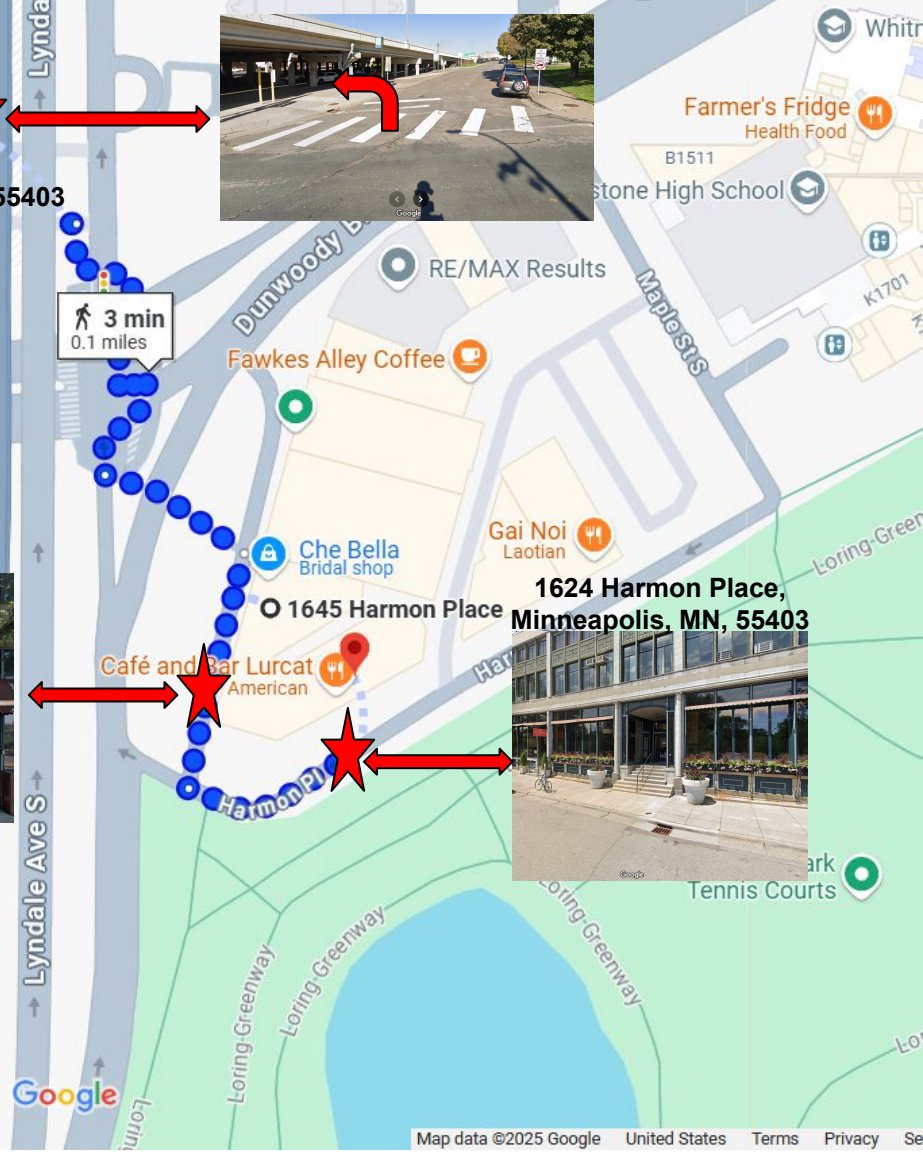

Basilica Lot
13 N 17th St,
Minneapolis, MN 55403

1645 Harmon Place,
Minneapolis, MN, 55403

1624 Harmon Place,
Minneapolis, MN, 55403

Near bus lines
17, 4, 6, 61, 9

Free Parking at the
Basilica Lot in
marked spaces

Cross Hennepin and Dunwoody
to building

Meter parking available along park and around building.

Enter at 1645 Harmon Place for elevator access or 1624 Harmon Place for stair access.
Enter using code *3658 (CODE MAY CHANGE OCCASIONALLY)
Follow signs for executive suites on 3rd floor.